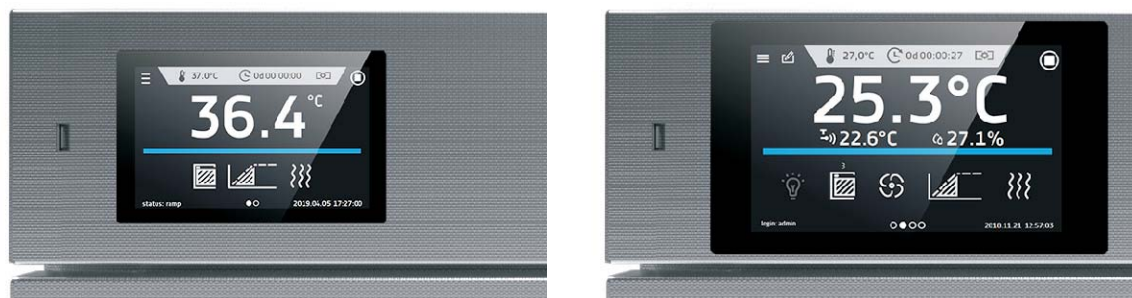

Smart vs. Smart PRO comparison

Controller	Smart	Smart PRO
Display	4.3" + touch screen	7" + touch screen
Network	LAN	LAN and Wi-Fi
USB	YES saving registration data saving events	YES saving registration data saving events uploading programs
Keypad	Numeric	Alphanumeric
Languages	PL, EN, RU, CZ, IT, PT, UA, FR, ES	PL, EN, RU, CZ, IT, PT, UA, FR, ES
Main Screen	Dashboard (all relevant data visible from one main window)	Dashboard (all relevant data visible from one main window)
Users	-	5
Users account types	-	User / Admin / Super Admin
Programs	5	40
Program name	Free number assigned	Any
Priority	Parameters	Parameters, time
Segments	6	100
Light control	Only ON/OFF (FOT)	YES (FIT)
Schedule	-	10 schedules
Data registry	max. 10,000 measurement data stored for a maximum of 6 months	max. 10,000 measurement data stored for a maximum of 12 months
Events registry	YES	YES
Statistics	YES - only the current cycle	YES - from every segment and program cycle
Temp. protection class	1.0 or 2.0 (3.1, 3.2, 3.3 - option)	3.1 or 3.2 or 3.3
Quick Note	-	Ability to enter user text notes
Graph	-	YES
Mail notifications	-	Alarm notifications
Unit name	Fixed (serial number)	Editable
Alarm Bar	YES	YES
Quick Change	YES	YES
Software for PC	LabDesk (option)	LabDesk